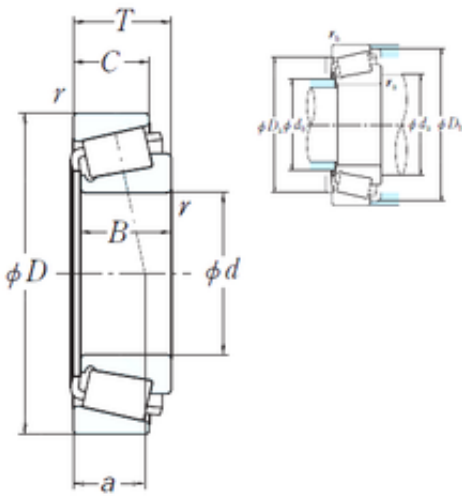

# SNR Bearing Argentina

450,85 mm x 603,25 mm x 84,138 mm NSK  
LM770945/LM770910 cylindrical roller bearings

Bearing No. LM770945/LM770910

LM770945/LM770910 Bearing 2D drawings and 3D CAD models

Size	450.85x603.25x85.725 mm
Bore Diameter	450,85 mm
Outer Diameter	603,25 mm
Width	85,725 mm
d	450,85 mm
D	603,25 mm
T	85,725 mm
B	84,138 mm
C	60,325 mm
R	6,4 mm
r	3,3 mm
a	115,9 mm
Da	570 mm
db	471 mm
da	496 mm
Db	590 mm
Weight	62,5 Kg
Basic dynamic load rating (C)	1310 kN
Basic static load rating (C0)	2900 kN
Calculation factor (e)	0,45
Calculation factor (Y0)	0,73