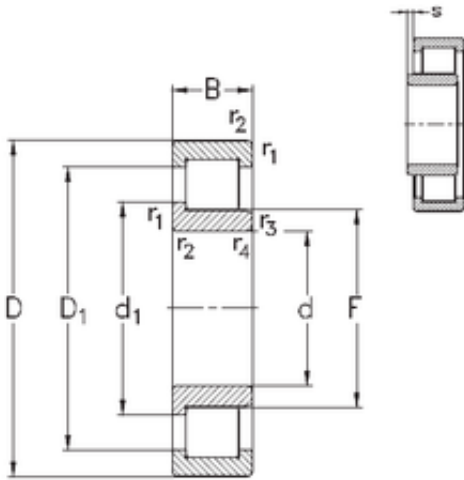

SNR Bearing Argentina

55 mm x 120 mm x 43 mm NKE NJ2311-E-MPA cylindrical roller bearings

Bearing No. NJ2311-E-MPA

NJ2311-E-MPA Bearing 2D drawings and 3D CAD models

Size	55x120x43 mm
Bore Diameter	55 mm
Outer Diameter	120 mm
Width	43 mm
d	55 mm
F	70,5 mm
D	120 mm
B	43 mm
C	43 mm
r1 min.	2 mm
r2 min.	2 mm
r3 min.	2 mm
r4 min.	2 mm
S	3,3 mm
Weight	2,3 Kg
Basic dynamic load rating (C)	224 kN
Basic static load rating (C0)	233 kN