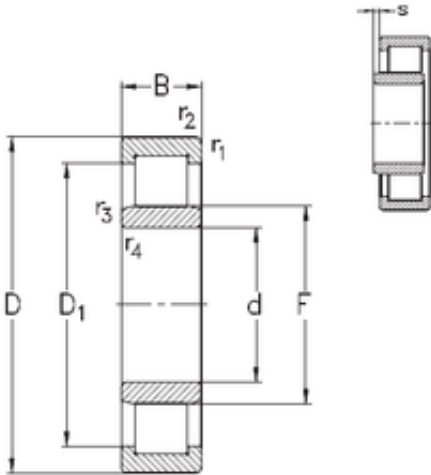

SNR Bearing Argentina

90 mm x 160 mm x 40 mm NKE NU2218-E-MA6 cylindrical roller bearings

Bearing No. NU2218-E-MA6

NU2218-E-MA6 Bearing 2D drawings and 3D CAD models

Size	90x160x40 mm
Bore Diameter	90 mm
Outer Diameter	160 mm
Width	40 mm
d	90 mm
F	107 mm
D	160 mm
B	40 mm
C	40 mm
r1 min.	2 mm
r2 min.	2 mm
r3 min.	2 mm
r4 min.	2 mm
S	2,5 mm
Weight	3,2 Kg
Basic dynamic load rating (C)	273 kN
Basic static load rating (C0)	319 kN