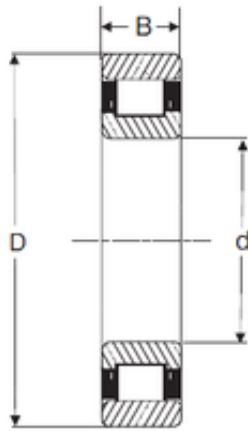

SNR Bearing Argentina

30 mm x 62 mm x 20 mm SIGMA N 2206
cylindrical roller bearings

Bearing No. N 2206

Size	30x62x20 mm
Bore Diameter	30 mm
Outer Diameter	62 mm
Width	20 mm
d	30 mm
D	62 mm
B	20 mm
C	20 mm

N 2206 Bearing 2D drawings and 3D CAD models