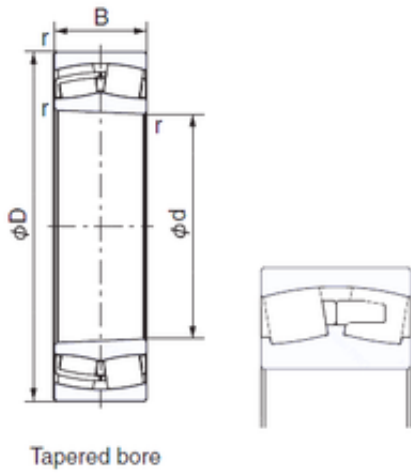

SNR Bearing Argentina

220 mm x 460 mm x 145 mm NACHI 22344EK
cylindrical roller bearings

Bearing No. 22344EK

Size	220x460x145 mm
Bore Diameter	220 mm
Outer Diameter	460 mm
Width	145 mm
d	220 mm
D	460 mm
B	145 mm
C	145 mm
r min.	5 mm
Weight	119 Kg
Basic dynamic load rating (C)	3350 kN
Basic static load rating (C0)	3600 kN
(Grease) Lubrication Speed	1000 r/min
(Oil) Lubrication Speed	1300 r/min
Calculation factor (e)	0,34
Calculation factor (Y0)	1,95
Calculation factor (Y1)	2

22344EK Bearing 2D drawings and 3D CAD models