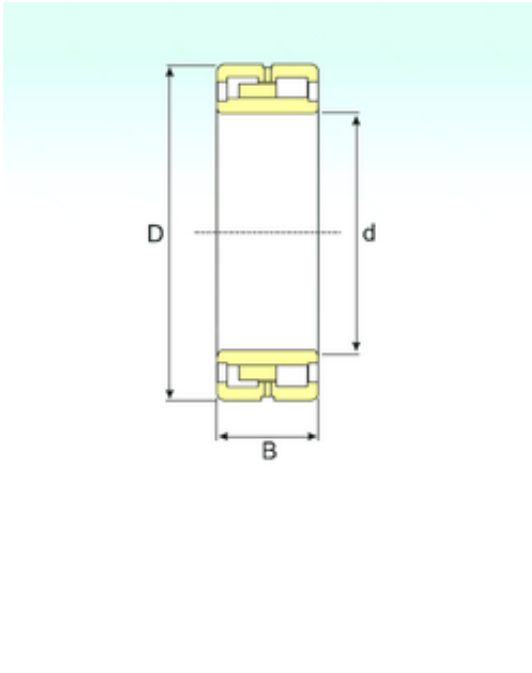

SNR Bearing Argentina

NNU 4148 M/W33 Bearing 2D drawings and 3D CAD models

240 mm x 400 mm x 160 mm ISB NNU 4148
M/W33 cylindrical roller bearings

Bearing No. NNU 4148 M/W33

Size	240x400x160 mm
Bore Diameter	240 mm
Outer Diameter	400 mm
Width	160 mm
d	240 mm
D	400 mm
B	160 mm
C	160 mm
Weight	85 Kg
Basic dynamic load rating (C)	1940,4 kN
Basic static load rating (C0)	3577 kN
(Grease) Lubrication Speed	1620 r/min