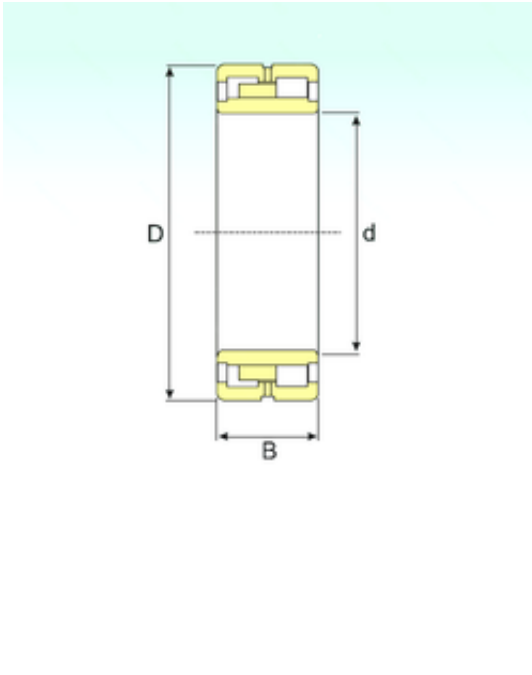

SNR Bearing Argentina

NNU 41/1120 K30M/W33 Bearing 2D drawings and 3D CAD models

1120 mm x 1750 mm x 630 mm ISB NNU
41/1120 K30M/W33 cylindrical roller bearings

Bearing No. NNU 41/1120 K30M/W33

Size	1120x1750x630 mm
Bore Diameter	1120 mm
Outer Diameter	1750 mm
Width	630 mm
d	1120 mm
D	1750 mm
B	630 mm
C	630 mm
Weight	5600 Kg
Basic dynamic load rating (C)	32928 kN
Basic static load rating (C0)	74970 kN
(Grease) Lubrication Speed	252 r/min