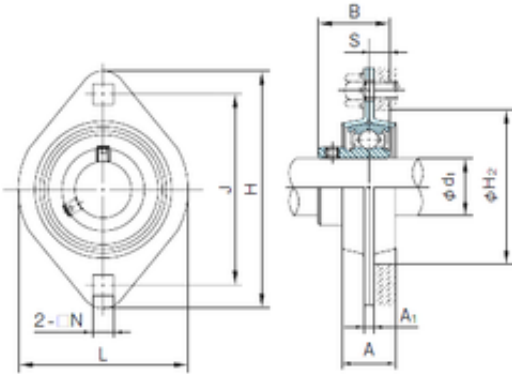

## NACHI BPFL1 bearing units

Bearing No. BPFL1

BPFL1 Bearing 2D drawings and 3D CAD models

Bore Diameter	12 mm
d	12 mm
H	81 mm
A	14 mm
A1	4 mm
B	22 mm
H2	49 mm
J	63.5 mm
L	59 mm
N	7 mm
S	6 mm
Bolt (G)	M6